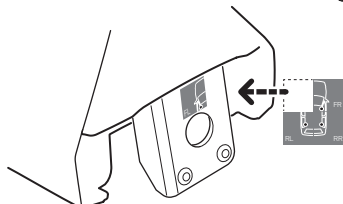

1

Edge

Edge

Evo

2

3

Thule WingBar Evo	Thule WingBar Edge	Thule SquareBar Evo	Evo X (scale)	Edge X (scale)
KIA K4 (CL4), 5-dr Hatchback, 26-			46.5	D
Thule ProBar Evo	Thule SlideBar Evo		X (mm/inch)	
			1116 mm / 43 7/8"	

Thule WingBar Evo	Thule WingBar Edge	Thule SquareBar Evo	Evo Y (scale)	Edge Y (scale)
KIA K4 (CL4), 5-dr Hatchback, 26-			38.5	B
Thule ProBar Evo	Thule SlideBar Evo		Y (mm/inch)	
			1036 mm / 40 3/4"	

	W (mm/inch)	Z (mm/inch)
KIA K4 (CL4), 5-dr Hatchback, 26-	660 mm / 26"	280 mm / 11"