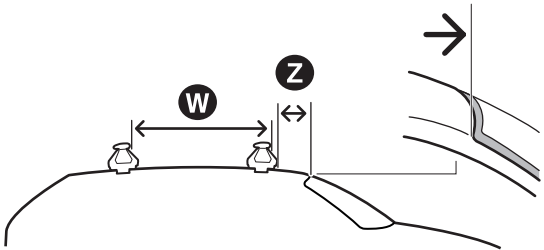

1

Edge

Edge

Evo

2

3

Thule WingBar Evo	Thule WingBar Edge	Thule SquareBar Evo	Evo X (scale)	Edge X (scale)
KIA K4 (CL4), 5-dr Hatchback, 26-			46.5	D
Thule ProBar Evo	Thule SlideBar Evo		X (mm/inch)	
			1116 mm / 43 7/8"	

Thule WingBar Evo	Thule WingBar Edge	Thule SquareBar Evo	Evo Y (scale)	Edge Y (scale)
KIA K4 (CL4), 5-dr Hatchback, 26-			38.5	B
Thule ProBar Evo	Thule SlideBar Evo		Y (mm/inch)	
			1036 mm / 40 3/4"	

	W (mm/inch)	Z (mm/inch)
KIA K4 (CL4), 5-dr Hatchback, 26-	660 mm / 26"	280 mm / 11"