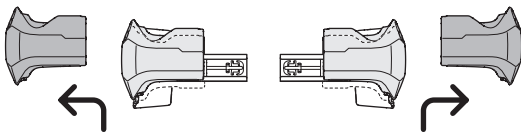

1

Kit 145465

KIA K4 (CL4), 5-dr Hatchback, 26-

1
KIT

x1

x1

x1

i

1

Edge

Edge

Evo

2

3

Thule WingBar Evo	Thule WingBar Edge	Thule SquareBar Evo	Evo X (scale)	Edge X (scale)
KIA K4 (CL4), 5-dr Hatchback, 26-			46.5	D
Thule ProBar Evo	Thule SlideBar Evo		X (mm/inch)	
			1116 mm / 43 7/8"	

Thule WingBar Evo	Thule WingBar Edge	Thule SquareBar Evo	Evo Y (scale)	Edge Y (scale)
KIA K4 (CL4), 5-dr Hatchback, 26-			38.5	B
Thule ProBar Evo	Thule SlideBar Evo		Y (mm/inch)	
			1036 mm / 40 3/4"	

	W (mm/inch)	Z (mm/inch)
KIA K4 (CL4), 5-dr Hatchback, 26-	660 mm / 26"	280 mm / 11"