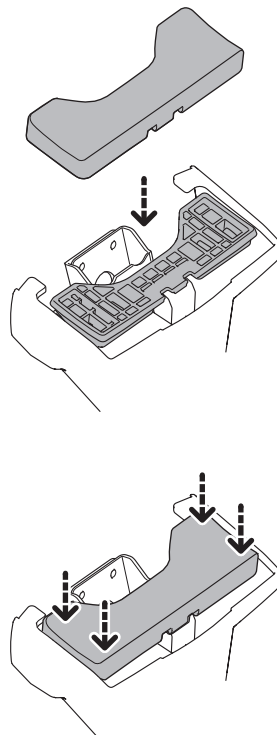

1

Edge

Edge

Evo

2

3

Thule WingBar Evo	Thule WingBar Edge	Thule SquareBar Evo	Evo X (scale)	Edge X (scale)
KIA K4 (CL4), 5-dr Hatchback, 26-			46.5	D
Thule ProBar Evo	Thule SlideBar Evo		X (mm/inch)	
			1116 mm / 43 7/8"	

Thule WingBar Evo	Thule WingBar Edge	Thule SquareBar Evo	Evo Y (scale)	Edge Y (scale)
KIA K4 (CL4), 5-dr Hatchback, 26-			38.5	B
Thule ProBar Evo	Thule SlideBar Evo		Y (mm/inch)	
			1036 mm / 40 3/4"	

	W (mm/inch)	Z (mm/inch)
KIA K4 (CL4), 5-dr Hatchback, 26-	660 mm / 26"	280 mm / 11"